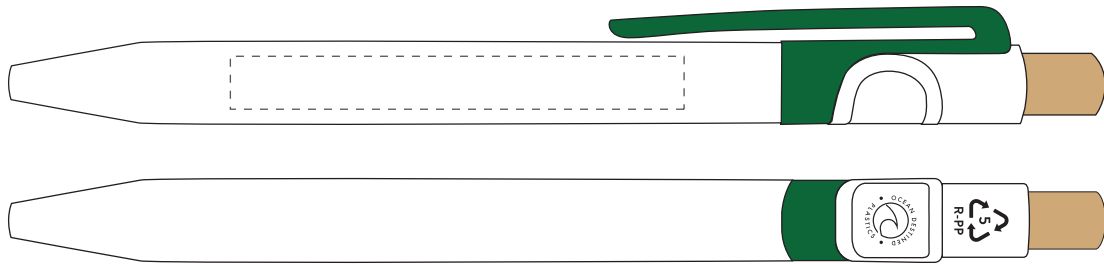

Your Ref:	Quantity:	Product Code: TPC000118
Our Ref:	Version: 1	Product Colour: GREEN

PRINTING CONCERNS:**PRODUCT INFO:**

We stock this item in the following colours

**PANTONE REFERENCE(S)**

- Colour 1
- Colour 2

ARTWORK SCALE 100%

Product Image for visualisation
- colours may vary

ARTWORK SCALE 100%
Max print area: 60mm x 7mm

The dashed line is to demonstrate print area and will not appear on your printed item

PLEASE NOTE: